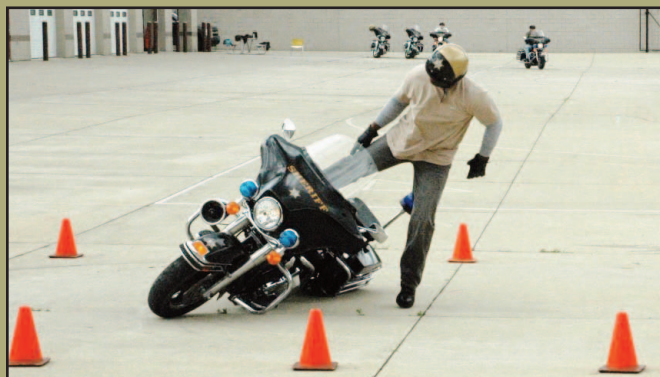

SPECIAL EVENT

**Wayne County Community College District's
Michigan Institute for Public Safety Education (MIPSE)
Provided
Law Enforcement Motorcycle Training**

WCCCD's Michigan Institute for Public Safety Education (MIPSE) and the Office of the Wayne County Sheriff's Training Division provided law enforcement motorcycle training. These officers participated in classroom, driving range and on the road training to properly execute their duties and responsibilities utilizing a motorcycle.