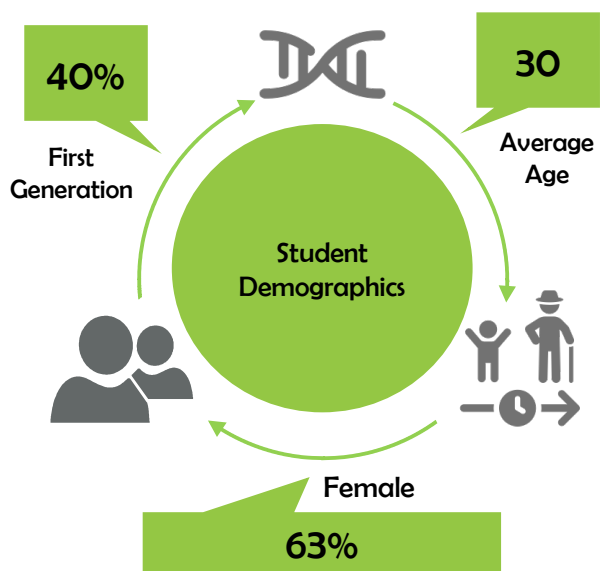

Student Demographics

"Top 5" Feeder High Schools

1. Belleville
2. Romulus
3. Out of Country
4. John Glenn
5. Huron