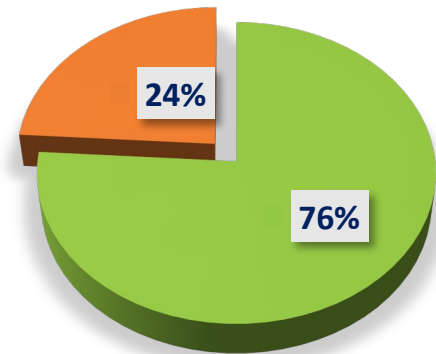

❖ Featured Campus Programs Periodically Change

Student Demographics

"Top 5" Feeder High Schools

1. Belleville
2. Romulus
3. Out of Country
4. John Glenn
5. Huron

Campus Enrollment

ENROLLMENT BY RESIDENCY

■ In-District ■ Out-of-District