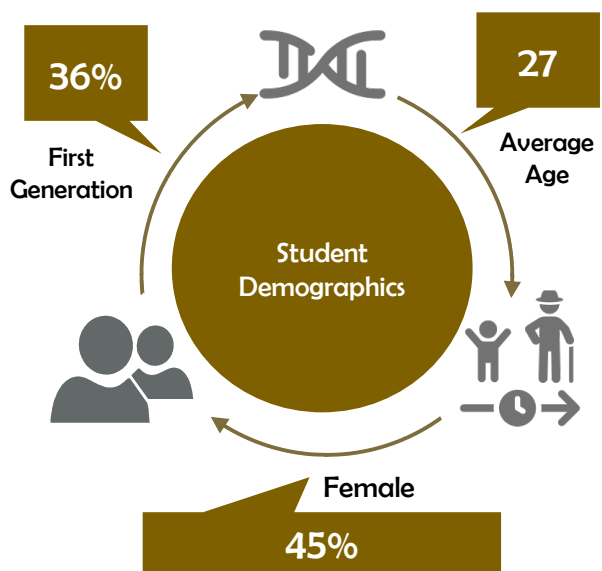

Student Demographics

Cities where WCCCD students commute from that attend the University Center Campus:

"Top 5" Cities
1. Detroit
2. Dearborn
3. Harper Woods
4. Toledo
5. Eastpointe