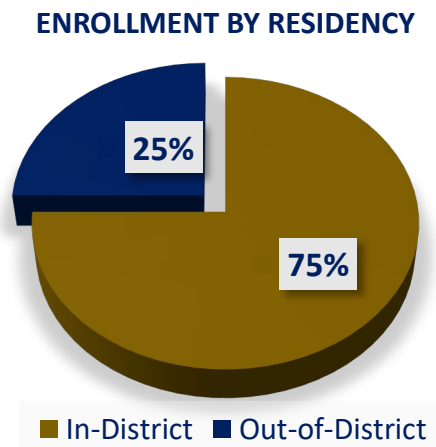

Campus Enrollment

UNIQUE PROGRAM OFFERINGS

UNIVERSITY PARTNERS

Articulation and transfer agreements exist with the following partner colleges and universities:

- Ferris State University
- Davenport University
- Madonna University
- Michigan State University
- Northwood University
- University of Detroit Mercy
- University of Michigan - Flint

* This list includes university partners. The complete list of articulation agreements can be found on website.