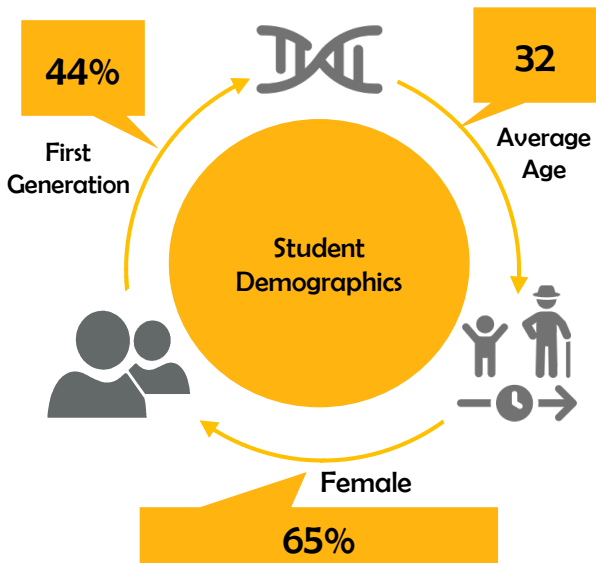

Student Demographics

"Top 5" Feeder High Schools

1. Southeastern
2. Martin Luther King Jr.-Sr.
3. John J. Pershing
4. Cass Technical
5. Denby