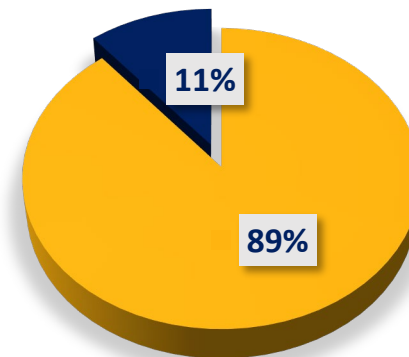

❖ Featured Campus Programs Periodically Change

Student Demographics

"Top 5" Feeder High Schools

1. Southeastern
2. Martin Luther King Jr.-Sr.
3. John J. Pershing
4. Cass Technical
5. Denby

Campus Enrollment

ENROLLMENT BY RESIDENCY

■ In-District ■ Out-of-District